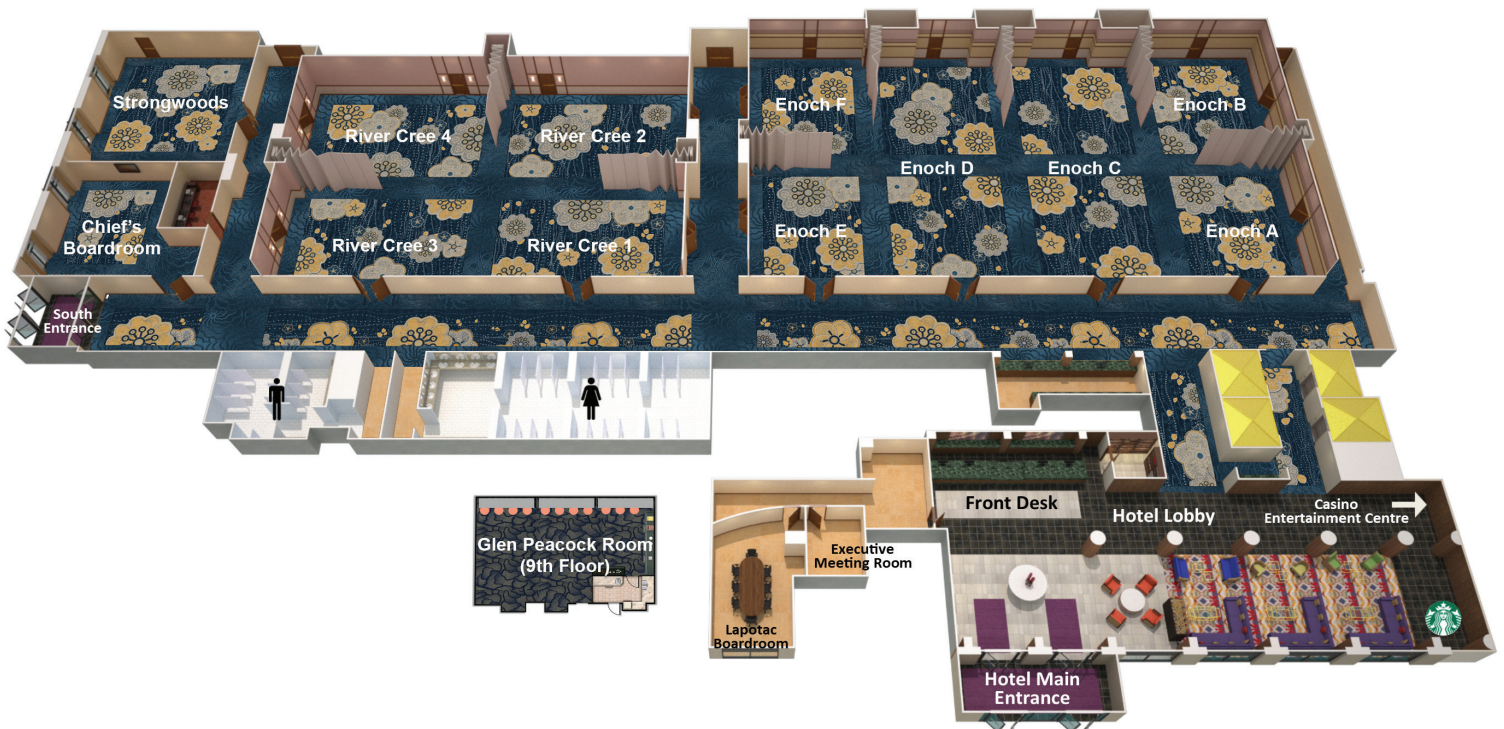

CAPACITY CHART

Meeting Room	Dimensions		Capacity					
	H x W x L	Sq. Ft.	Theatre	School Room	Conference	U-Shape	Reception	Banquet
Enoch Grand Ballroom	13 x 64 x 114	7296	720	420	—	—	730	480
Enoch A, B, E or F	13 x 32 x 27	864	80	40	20	24	70	60
Enoch C or D	13 x 64 x 30	1920	160	78	48	57	192	132
Enoch AB	13 x 64 x 27	1728	160	78	48	54	173	132
Enoch ABC	13 x 64 x 57	3648	312	200	—	—	365	264
Enoch CD	13 x 64 x 60	3840	336	216	—	—	557	252
Enoch ABCD	13 x 64 x 87	5568	516	288	—	—	400	360
River Cree Ballroom	13 x 52 x 84	4368	420	256	—	—	100	288
River Cree 1, 2, 3 or 4	13 x 26 x 42	1092	85	48	32	30	118	72
Strongwoods	9 x 36 x 33	1188	88	56	35	32	16	84
Chief's Boardroom	9 x 27 x 23	621	—	—	16	—	12	—
Lapotac Boardroom	9 x 13 x 23	300	—	—	12	—	16	—
Glen Peacock Room	9 x 24 x 41	628	50	24	30	20	50	—
Executive Meeting Room	9 x 10 x 12	127	—	—	5	—	—	—
River Cree Entertainment Centre (with Stage)	—	18000	2079	—	—	—	2000	1200

*TO MAINTAIN PHYSICAL DISTANCING, CAPACITY IS LIMITED. PLEASE SEE YOUR SALES OR EVENT TEAM FOR FULL DETAILS

THE RIVER CREE RESORT

300 EAST LAPOTAC BLVD, ENOCH ALBERTA T7X 3Y3 CANADA

RIVERCREERESORT.COM